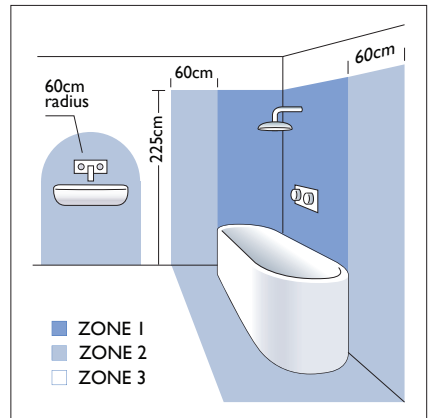

1 x 14w T5		excl.
---------------	--	-------

Zones	2	3
-------	----------	----------

NOTE:
Not suitable for frequent switching.
If used with a motion detector, ensure a minimum of 20 minutes ON time.